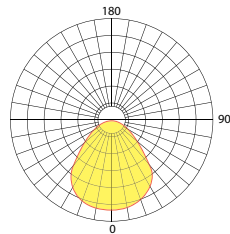

## CIELO

Litenet presents SKY IP54 from the front of the panel light, which offers a range of recessed mounted light fittings that are designed for commercial hospitality education, age care, health and office lighting applications. The CIELO collection of panel lights are low profiled and are available in satin white finish. This panel light comes with low glare prismatic diffuser as a standard, this range comes with SMD2835 chip with CRI80 upon request CRI90 can be made available.

### CIELO 595

-  SMD LED      3000K / 4000K
-  DC25V -DC42V      500mA - 1000mA
-  10-10V, DALI
-  575mm x 575mm

Power	20W	30W	40W
LED	SMD	SMD	SMD
Luminous flux 4K	2512lm	4019lm	5024lm
Luminous flux 3K	2184lm	3494lm	4368lm
Dimensions	595mm x 595mm x 42mm	595mm x 295mm x 42mm	595mm x 595mm x 42mm
Mounting	Drop in, Recessed mounted	Drop in, Recessed mounted	Drop in, Recessed mounted
Beam angles	Wide Beam UGR > 19	Wide Beam UGR > 19	Wide Beam UGR > 19
CRI	80	80	80
4000K Part No	CIELO 595 20804	CIELO 595 30804	CIELO 595 40804
3000K Part No	CIELO 595 20803	CIELO 595 30803	CIELO 595 40803