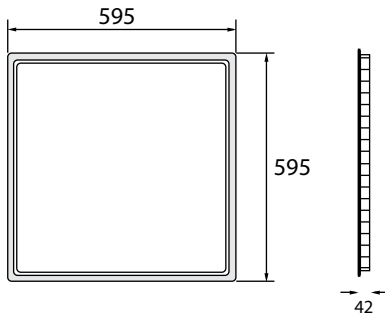

## CIELO

Litenet presents SKY IP54 from the front of the panel light, which offers a range of recessed mounted light fittings that are designed for commercial hospitality education, age care, health and office lighting applications. The CIELO collection of panel lights are low profiled and are available in satin white finish. This panel light comes with low glare prismatic diffuser as a standard, this range comes with SMD2835 chip with CRI80 upon request CRI90 can be made available.

### CIELO 595

-  SMD LED      3000K / 4000K
-  DC25V -DC42V      500mA - 1000mA
-  10-10V, DALI
-  575mm x 575mm

Power	20W	30W	40W
LED	SMD	SMD	SMD
Luminous flux 4K	2512lm	4019lm	5024lm
Luminous flux 3K	2184lm	3494lm	4368lm
Dimensions	595mm x 595mm x 42mm	595mm x 295mm x 42mm	595mm x 595mm x 42mm
Mounting	Drop in, Recessed mounted	Drop in, Recessed mounted	Drop in, Recessed mounted
Beam angles	Wide Beam UGR > 19	Wide Beam UGR > 19	Wide Beam UGR > 19
CRI	80	80	80
4000K Part No	CIELO 595 20804	CIELO 595 30804	CIELO 595 40804
3000K Part No	CIELO 595 20803	CIELO 595 30803	CIELO 595 40803